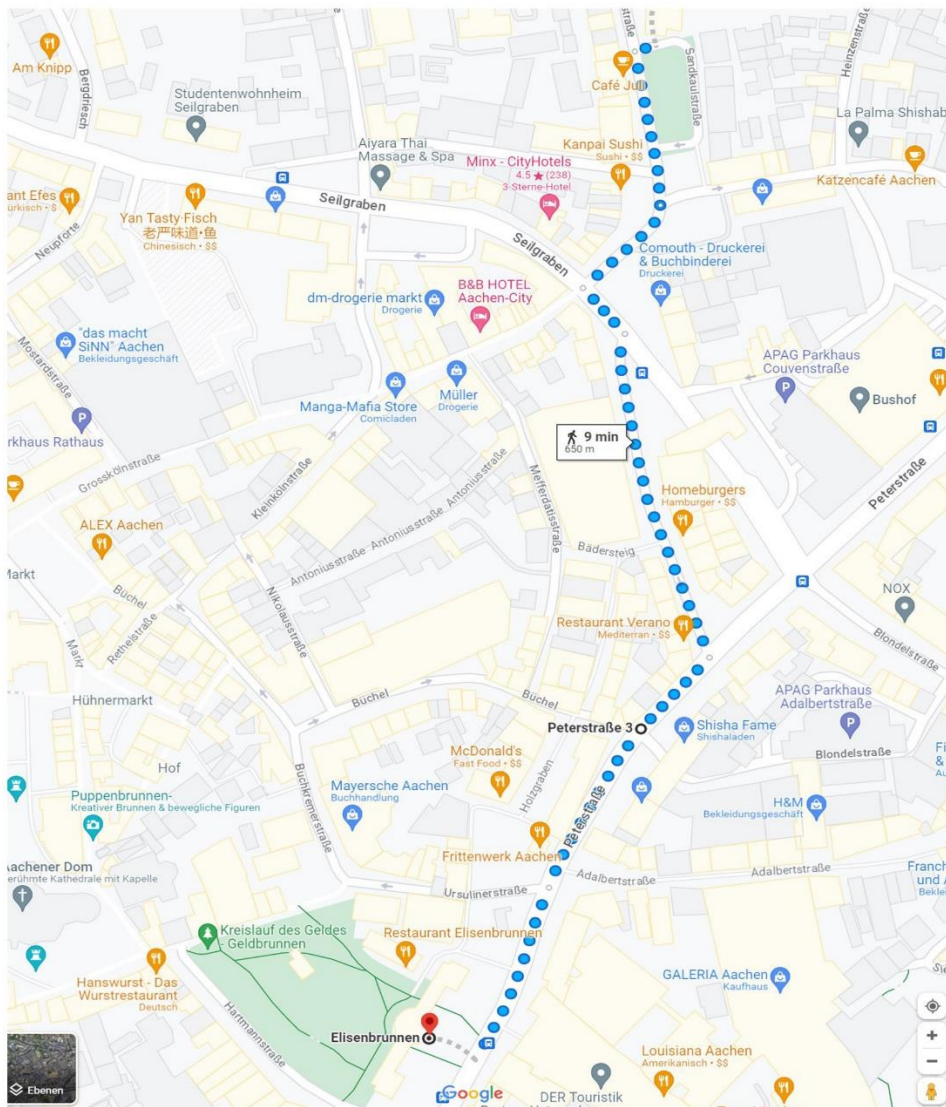

# INNSiDE to Eisenbrunnen

The tour will start at 15:45 at [Eisenbrunnen](#).

Buses will stop at the [INNSiDE](#) hotel Aachen, which is a 10 minute walk to the Eisenbrunnen.

## INNSiDE by Meliä Aachen

Sandkaulstraße 20, 52062 Aachen

- ↑ Head west on Sandkaulstraße  
12 m
  - ← Turn left to stay on Sandkaulstraße  
89 m
  - ↑ Continue onto Alexanderstraße  
64 m
  - ← Turn left onto Komphausbadstraße  
34 m
  - ↪ Turn right to stay on Komphausbadstraße  
▲ Toll road  
190 m
  - ↪ Turn right onto Peterstraße  
56 m
- 6 min (450 m)

## Peterstraße 3

52062 Aachen

- ↑ Head southwest on Peterstraße toward Holzgraben  
100 m
  - ↑ Continue onto Friedrich-Wilhelm-Platz  
📍 Destination will be on the right  
110 m
- 3 min (210 m)

## Geo-coordinates Eisenbrunnen