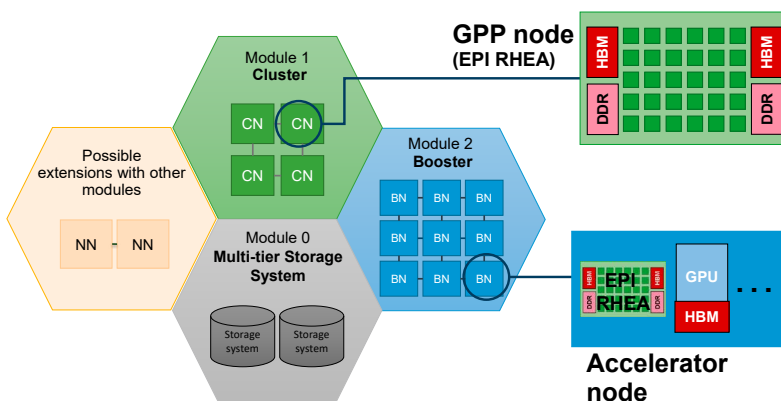

# EUROPEAN EXASCALE PILOTS

TOWARDS EU DIGITAL SOVEREIGNTY

- **Two Projects for Pilots of Exascale Systems based on European Technology**
- **EUPEX: General-Purpose Processor Rhea (ARM)**
- **The EU PILOT: Accelerator Processors VEC+MLS (RISC-V)**
- **Project start: 2021/2022**

- Platform for
  - Rhea (European Processor)
  - BXI (European Interconnect)
  - European software stack
- 19 partners, start Q1 2022
- JSC: MSA experience, performance tools, AI applications

- Platform for
  - VEC: Vector Accelerator
  - MLS: ML & Stencil Accelerator
- 19 partners, start Q4 2021
- JSC: Accelerator experience, numerical libraries

- Inclusion of Rhea into JSC's Modular Supercomputing (MSA) vision
- First results in 2023