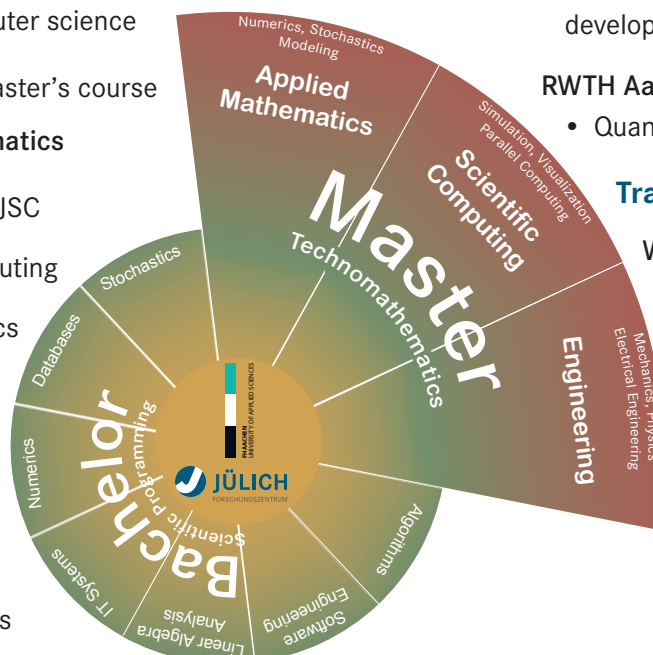

Higher Education and Training

Cooperation with the Aachen University of Applied Sciences

- Bachelor's course **Scientific Programming**
 - Combination of mathematical methods, algorithms and software development skills
 - The curriculum includes 50% mathematics and 50% computer science
 - Consecutive master's course **Technomathematics**
- Two professors at JSC
 - Scientific computing
 - Applied statistics
- Further partners
 - RWTH Aachen
 - Regional small and medium-sized companies

JSC Professors at Universities

Bergische Universität Wuppertal

- Computational theoretical physics
- Computer simulation for fire safety and pedestrian traffic

Universität Regensburg

- Application-oriented technology development

Big Blue Gene Weeks for highly scalable applications

Seminars and Conferences